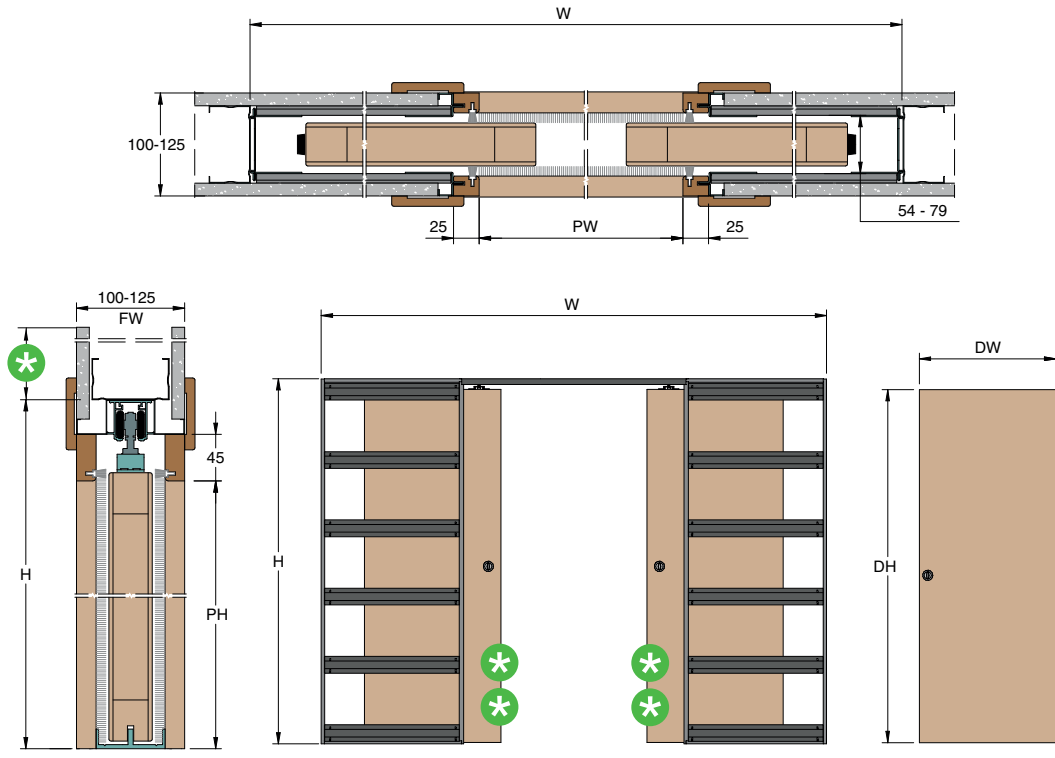

TECHNICAL SHEET

ITEM CODE: EKDC

DOUBLE DOOR
PLASTERBOARD

* 90 for finished wall 100-125
* THE PANEL FULLY ENTERS THE WALL POCKET
* For safety reasons we recommend you to keep the handle out of the pocket, letting the door stick out.

- ADVANTAGES**
- Save floor area, in stock as well as shipping
 - Easy and quick set-up and installation
 - Aluminium extractible rail (max PW=1000 - metric size)
 - Stronger metal structure
 - 1 kit for both wall thickness (100/125)
 - Structural strength and absolute firmness

- ACCESSORIES**
- Softclose
 - Sliding kit for glass door
 - Simultaneous opening
 - 120 kg track kit
 - Under door profile
 - Doorjamb and architraves

	PASSAGE OPENING	OVERALL DIMENSIONS
	PW x PH	W x H
METRIC DIMENSIONS	1200 x 2030	2510 x 2120
	1400 x 2030	2910 x 2120
	1600 x 2030	3310 x 2120
	1800 x 2030	3710 x 2120
	2000 x 2030	4110 x 2120
IMPERIAL DIMENSIONS	1180 x 1970	2490 x 2060
	1260 x 1970	2770 x 2060
	1320 x 1970	2830 x 2060
	1360 x 1970	2870 x 2060
	1480 x 1970	3190 x 2060
	1620 x 1970	3330 x 2060
	1780 x 1970	3690 x 2060
	1480 x 2020	3190 x 2110
	1580 x 2020	3290 x 2110
	1680 x 2020	3590 x 2110

	DOOR PANEL UK (mm)	DOOR PANEL UK (Inch)
	DW x DH	DW x DH
MILLIMETERS	626 x 2040	
	726 x 2040	
	826 x 2040	
	926 x 2040	
	1026 x 2040	
	610 x 1981	24" x 78"
	660 x 1981	26" x 78"
	686 x 1981	27" x 78"
	711 x 1981	28" x 78"
	762 x 1981	30" x 78"
INCHES	838 x 1981	33" x 78"
	914 x 1981	36" x 78"
	762 x 2032	30" x 80"
	813 x 2032	32" x 80"
	864 x 2032	34" x 80"