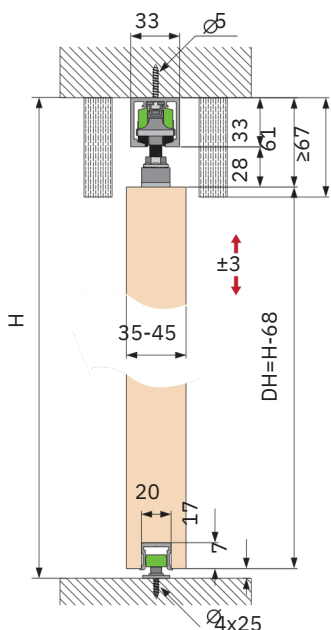

opk Spaceship 80 W

Ceiling Mounting

opk Spaceship 80 is a sliding door system in the construction sector. Its technically advanced system makes opk Spaceship 80 suitable for ceiling applications. High-quality carriages with ball-bearing plastic rollers move in elegant aluminium profiles EV1, which guarantee a light, wear-resistant and quiet running. Moving parts are protected from dirt by a self-cleaning construction. The assembly is simple, fast and efficient.

The advantages at a glance

- Wooden doors
- Easy, fast installation, height adjustment +/- 3 mm
- Door weight up to 80 kg
- Door width from 580 mm
- Both sides damping
- Covering of the track possible
- Ball-bearing floor guide