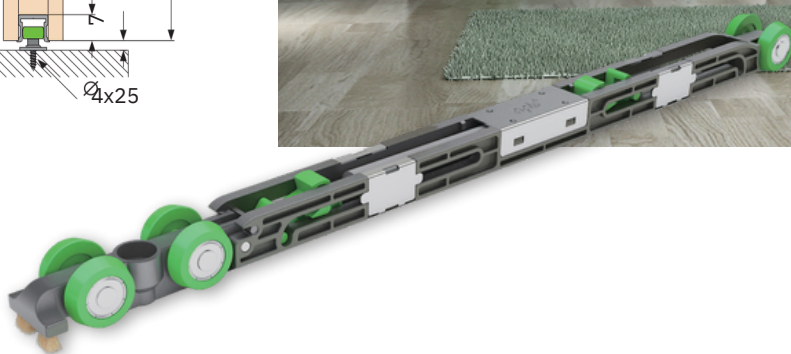

opk Spaceship 80 W

Ceiling Mounting

opk Spaceship 80 is a sliding door system in the construction sector. Its technically advanced system makes opk Spaceship 80 suitable for ceiling applications. High-quality carriages with ball-bearing plastic rollers move in elegant aluminium profiles EV1, which guarantee a light, wear-resistant and quiet running. Moving parts are protected from dirt by a self-cleaning construction. The assembly is simple, fast and efficient.

The advantages at a glance

- Wooden doors
- Easy, fast installation, height adjustment +/- 3 mm
- Door weight up to 80 kg
- Door width from 580 mm
- Both sides damping
- Covering of the track possible
- Ball-bearing floor guide