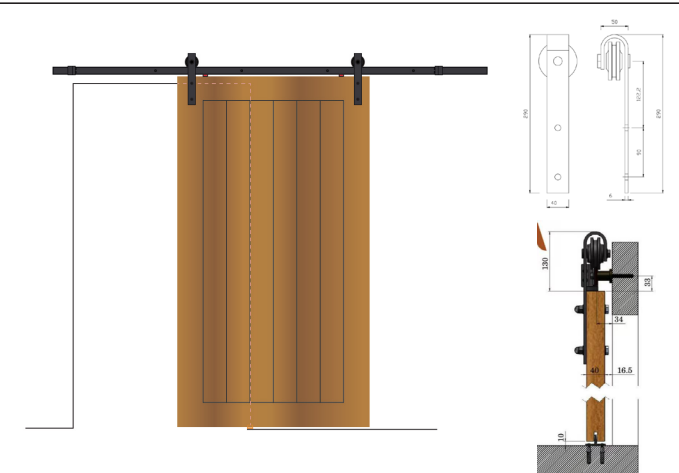

RUSTIC 80KG SLIDING DOOR TRACKS

TECHNICAL SPECIFICATION

RUSTIC 80KG BARN SLIDING DOOR TRACK SYSTEM

PRODUCT INFORMATION

Unique sliding barn door hardware with beautifully crafted hangers for doors weighing up to 80kg

Product Specification:

- For wooden and metal doors weighing up to 80kg
- Designed with a flat back track and exposed hangers for a visible Sliding Door
- Available for 1 door with 2m track (Satin Nickel & Satin Brass)
- Available for 2 doors with 3m track (Matt Black only)
- Slow Stop included as standard
- Soft opening/closing included as standard

Sliding Barn Door Hardware

Rustic 80 sliding barn door hardware are ideal for any Look wanting to be achieved with visible sliding doors.

The track and fittings create a traditional look with the exposed rail and visible hanging straps.